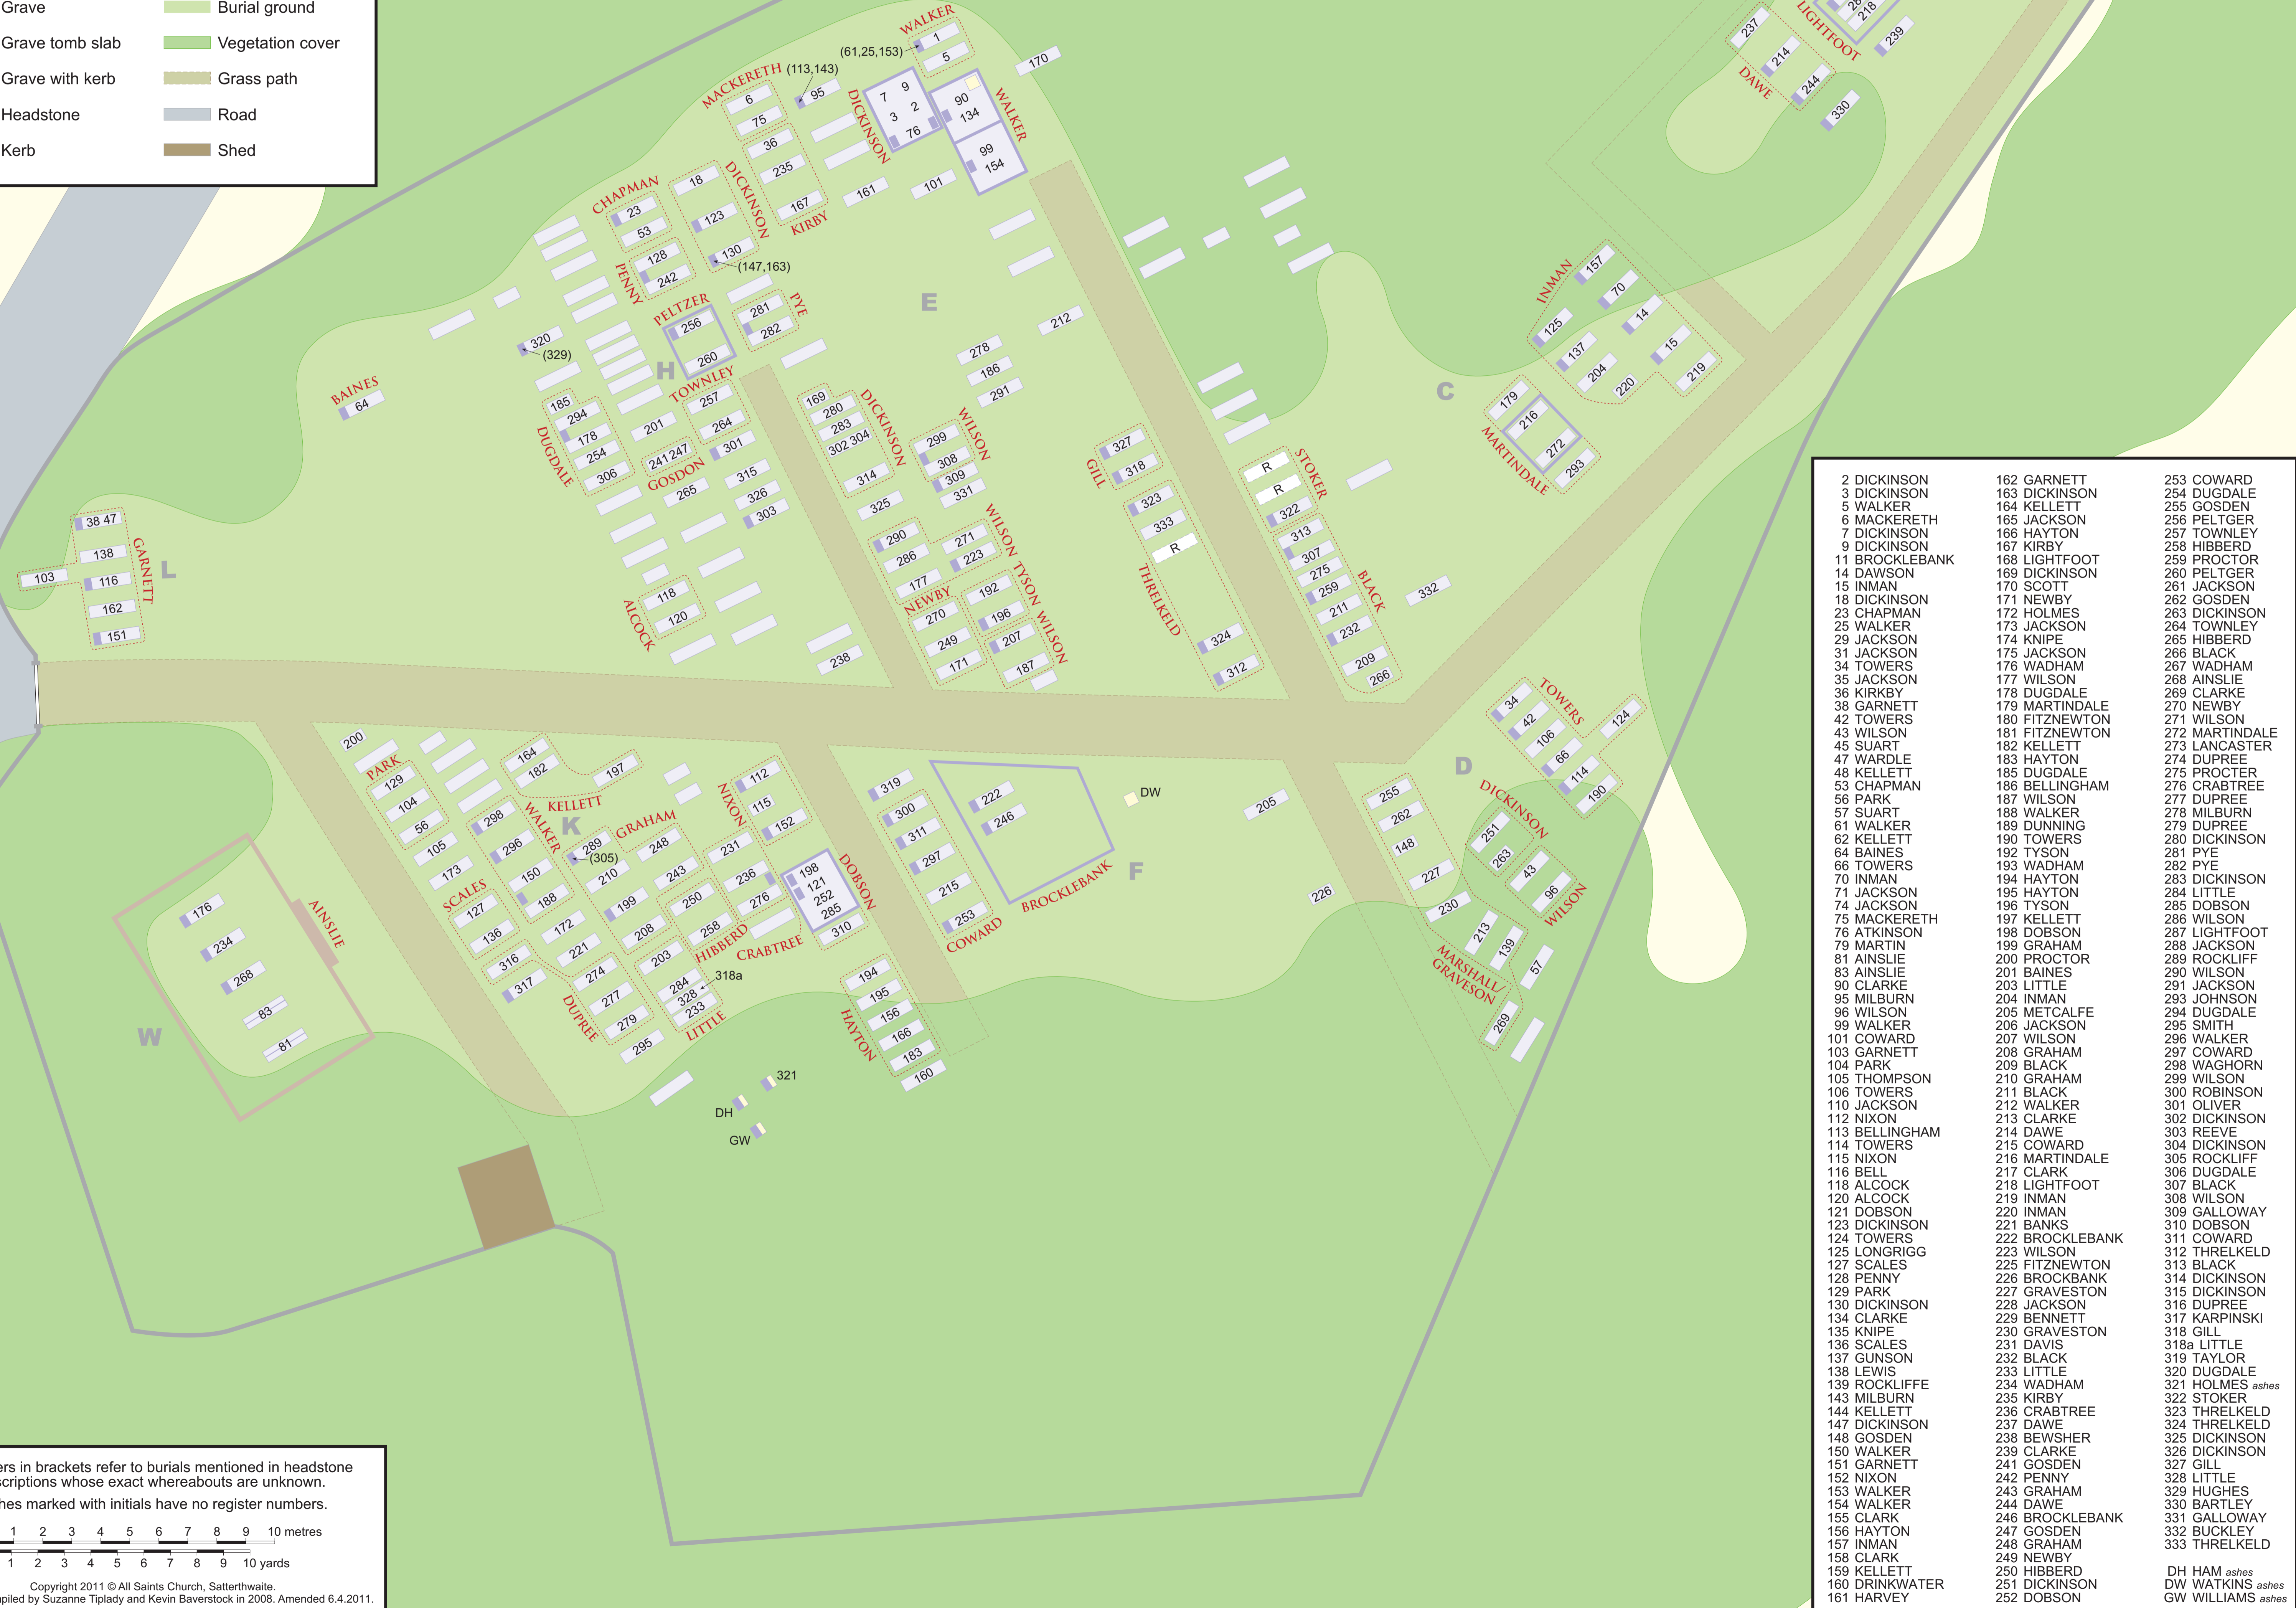

# PLAN OF SATTERTHWAITE BURIAL GROUND

## LEGEND

- A** Burial zone
- PARK** Main family name
- 250 Register number
- Ashes
- Grave
- Grave tomb slab
- Grave with kerb
- Headstone
- Kerb
- R** Reserved grave
- Wall with railings
- Burial ground wall
- Main gate
- Burial ground
- Vegetation cover
- Grass path
- Road
- Shed

Numbers in brackets refer to burials mentioned in headstone inscriptions whose exact whereabouts are unknown.  
Ashes marked with initials have no register numbers.

0 1 2 3 4 5 6 7 8 9 10 metres  
0 1 2 3 4 5 6 7 8 9 10 yards